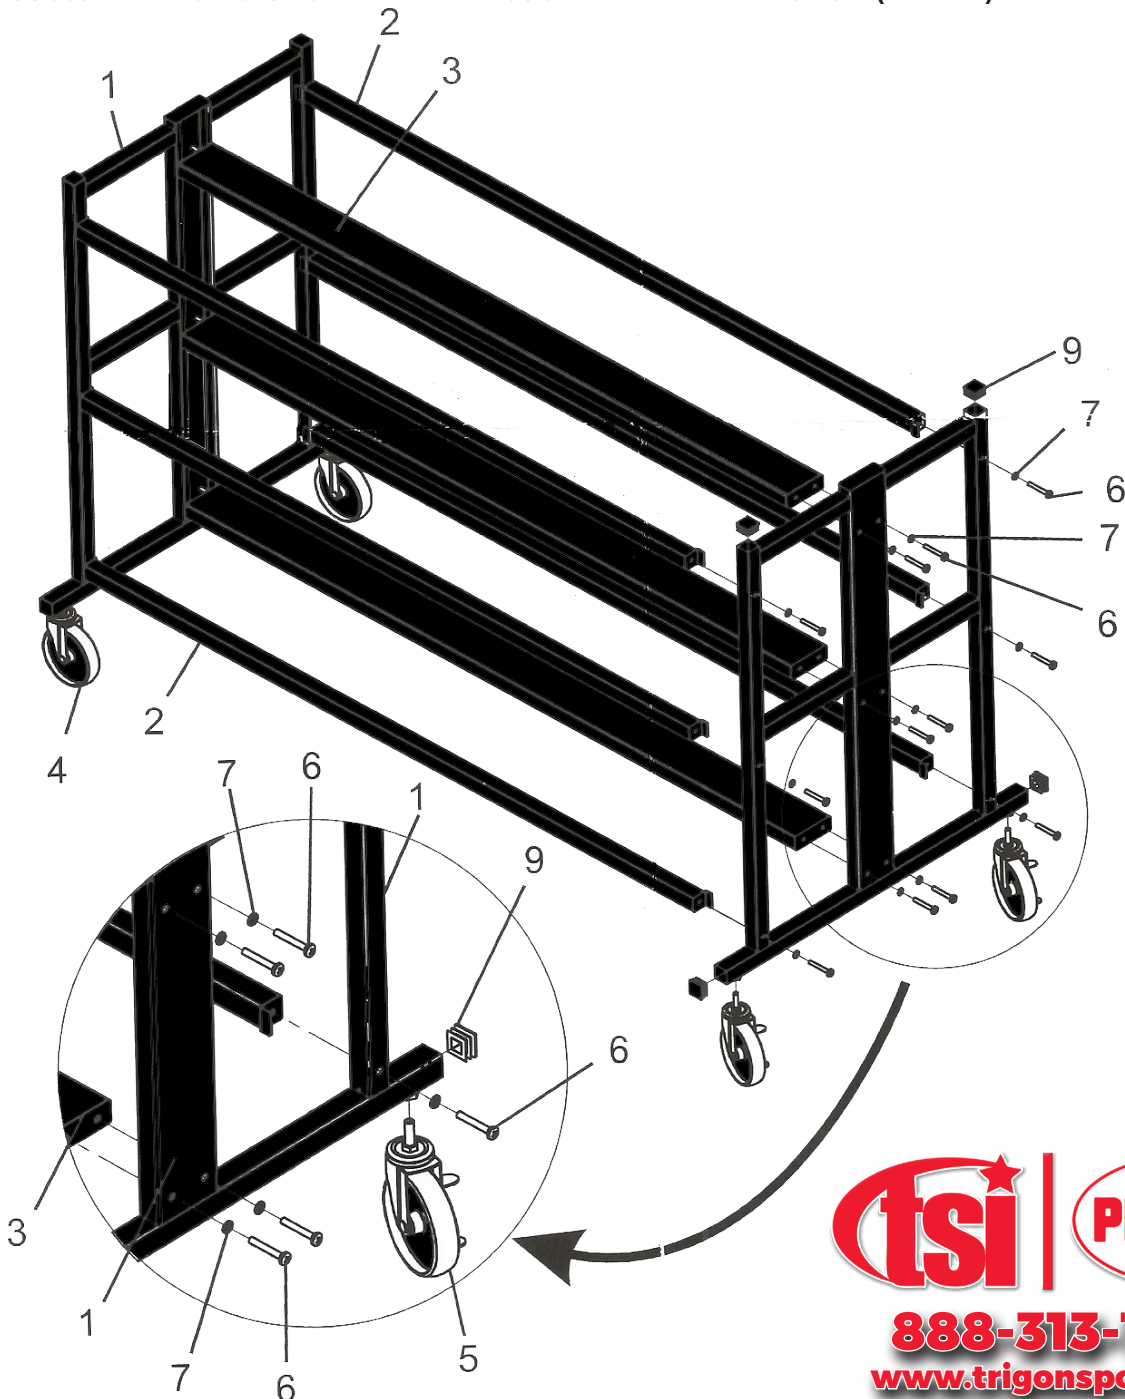

# CART330

## 30-Ball HD 3-Tier Ball Cart ASSEMBLY INSTRUCTIONS

Part#	Description	Quantity	Part#	Description	Quantity
1	End Frame	2 each	6	Philips Screw (M6 x 40)	24 each
2	Tier Bar	6 each	7	Flat Washer (M6)	24 each
3	Center Panel	3 each	8	Lock Nut (M6)	24 each
4	Caster 4"	2 each	9	End Cap (25mm)	8 each
5	Caster 4" with brake	2 each	10	Wrench (17mm)	1 each